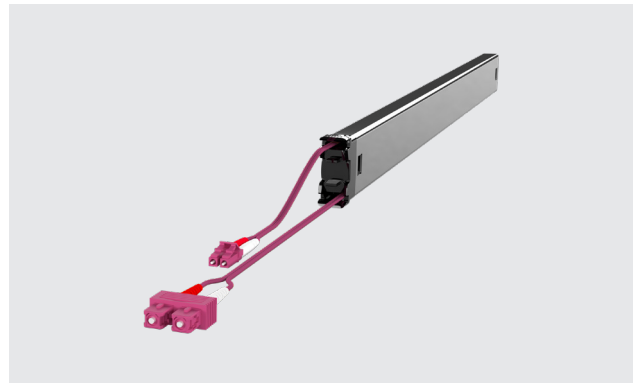

2.5m cover 46 RU:

1.8m extractable + 0.7m overlength non-retractable

Cassette Profiles

Stainless steel, laser-welded

Plastic Parts

Polyoxymethylene POM

Operating Temperature Range

-25°C – 70°C

Items included

1 x PATCHBOX Plus+ Fiber Optic OS2 / OM4 Long Range

Cassette with LC-LC / LC-SC connector

OS2 Variants

Product Code

C60SMAOS21131Y

C60SMAOS21231Y

Connector Type