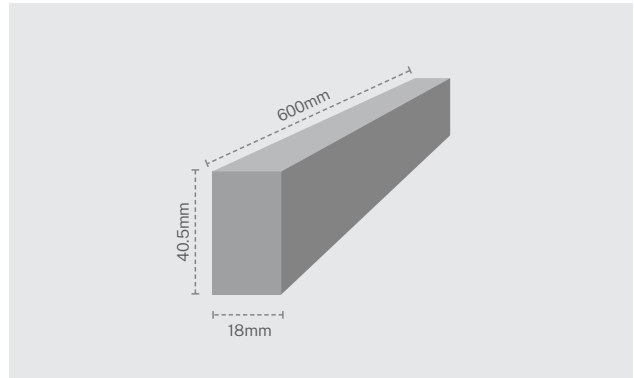

2.5m cover 46 RU:

1.8m extractable + 0.7m overlength non-retractable

Cassette Profiles

Stainless steel, laser-welded

Plastic Parts

Polyoxymethylene POM

Operating Temperature Range

-25°C – 70°C

Ambient Humidity Non-Condensing

10% -90%

Gross Weight

0.42kg

Packaging Dimensions

690mm x 50mm x 50mm WxDxH

HS-Code

8544 7000